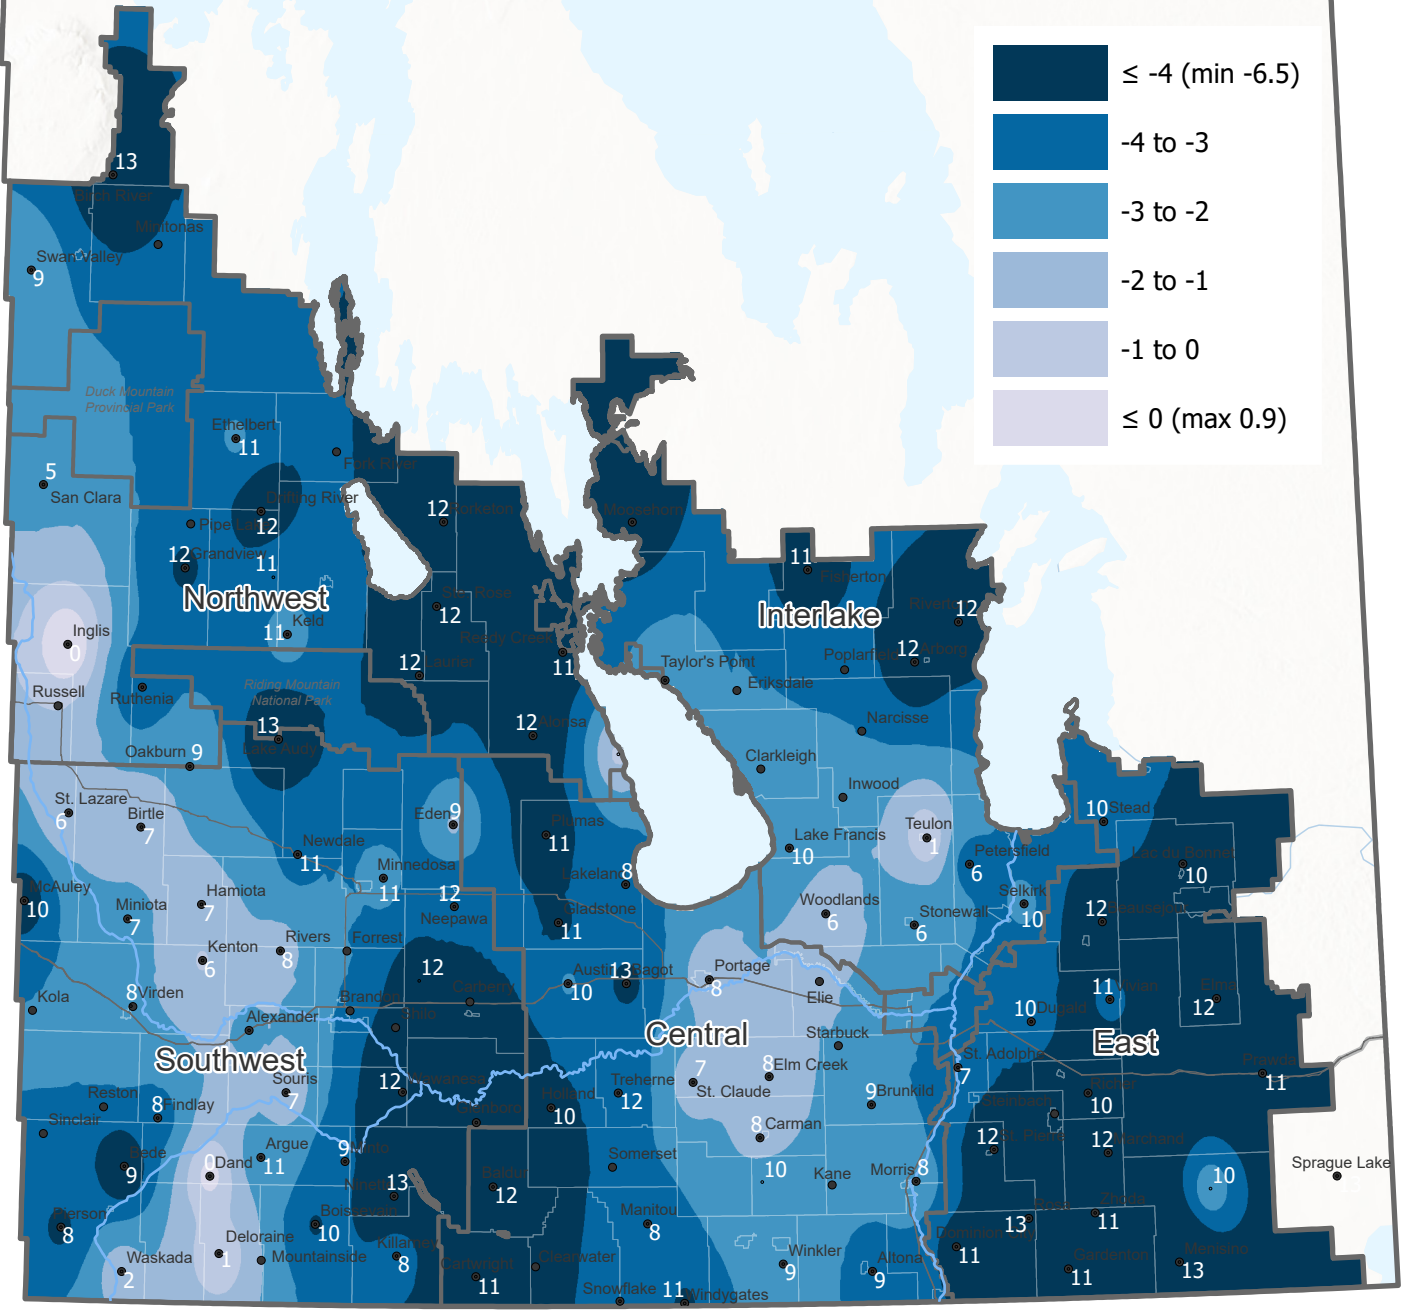

Minimum Air Temperature Map

October 09, 10:00 pm - October 10, 1:00 pm

Canada

CANADIAN
AGRICULTURAL
PARTNERSHIP

Prepared by Manitoba Agriculture, Ag-Weather Program
The number displayed at some locations indicates the duration (hours) when the minimum temperature was below 0°C

Map provides a regional estimation based on weather observations from the Ag-Weather Program and Environment and Climate Change Canada weather stations and should be supplemented by site-specific considerations. Local conditions may vary.