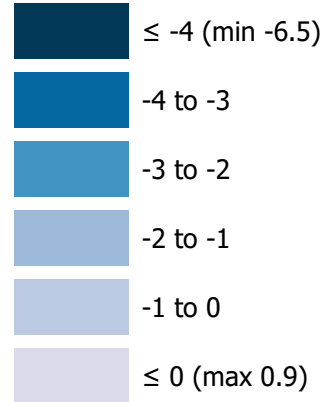

Minimum Air Temperature Map

October 09, 10:00 pm - October 10, 1:00 pm

Canada

CANADIAN
AGRICULTURAL
PARTNERSHIP

Prepared by Manitoba Agriculture, Ag-Weather Program
The number displayed at some locations indicates the duration (hours) when the minimum temperature was below 0°C

Map provides a regional estimation based on weather observations from the Ag-Weather Program and Environment and Climate Change Canada weather stations and should be supplemented by site-specific considerations. Local conditions may vary.