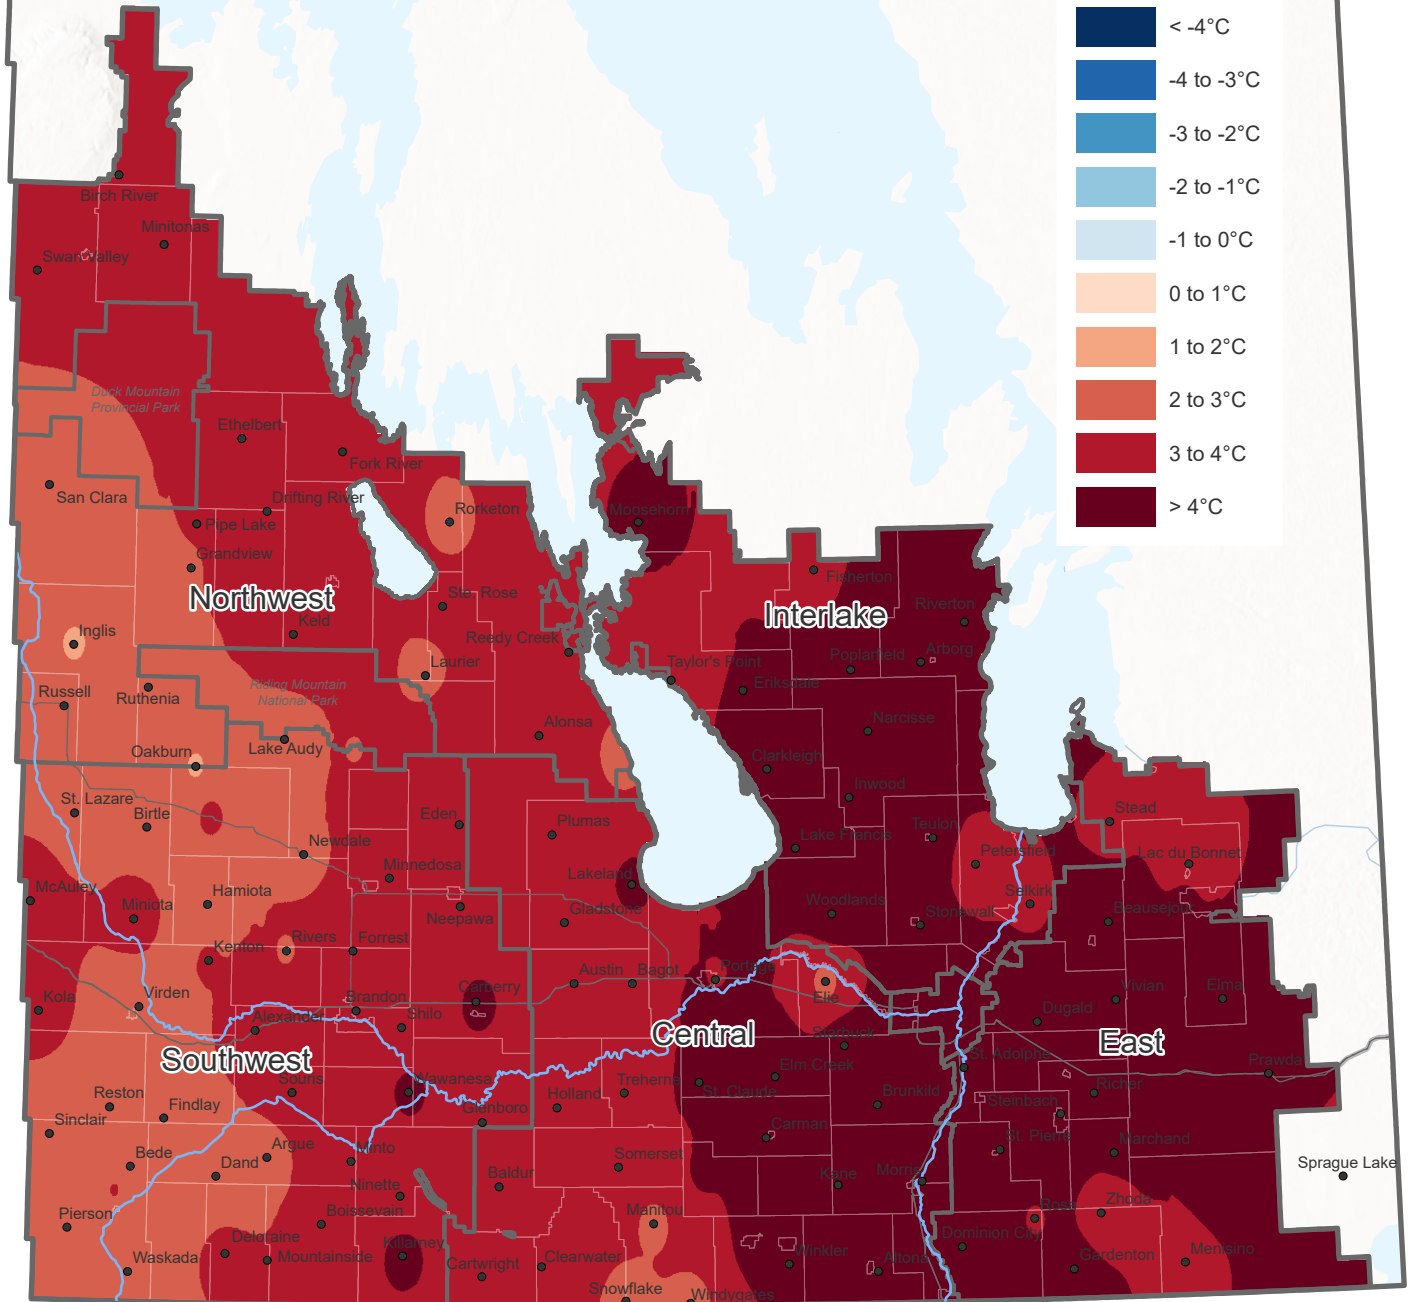

Mean Temperature Difference

November 01, 2023 - April 28, 2024

Prepared by Manitoba Agriculture, Ag-Weather Program

Map provides a regional estimation based on weather observations from the Ag-Weather Program and Environment and Climate Change Canada weather stations and should be supplemented by site-specific considerations. Local conditions may vary.